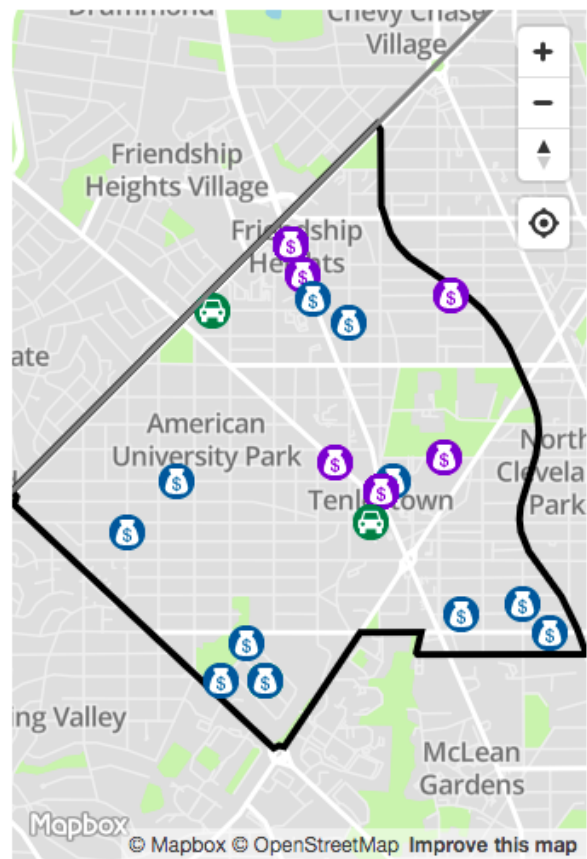

Data reflect the date crimes were reported to MPD and include all crimes reported in PSA 202 as of November 5, 2019. Source:

<https://crimecards.dc.gov/>

PSA 202 Crime Trends:

Crimes this month were almost identical to last month's and 41% lower than October 2018.

Crime Details by Category:

Motor Vehicle Theft (3 Total)

- Sunday, October 6, 8:36 PM: 4100 block of Albemarle St NW: CCN 19178762. The complainant states that he parked his scooter and returned around 5 minutes later to find that the moped was no longer where he parked it. The complainant retained the keys.
- Between Monday, September 30, 2:00 PM and Tuesday, October 1 at 7:00 AM: 4400 block of Springdale St NW. CCN 19174795.
- Between Saturday, October 20, 10:00 PM and Sunday, October 21, 7:00 AM: 4500 block of Harrison St NW. CCN 19188120.

Crime Map

Motor Vehicle Theft
 Theft f/Auto
 Theft/Other

Crimes in PSA 202