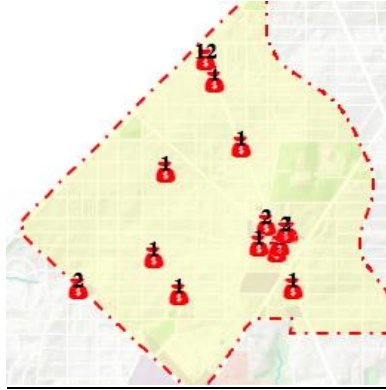

Crime Details by Category:

Robbery with Gun (1 Total)

- Wednesday, October 25, 11:25 PM: 4500 block of Wisconsin Ave, NW. CCN 17185697. Two suspects entered the CVS, forced the victim to the back of the store then ordered the victim to open the safe. The suspects stole money then fled the scene in a vehicle driven by a third suspect. Officers were able to locate the vehicle and all three suspects were apprehended.

Burglary (6 Total)

Thefts (29 Total)

Thefts from Autos (18 Total)

Stolen Autos (3 Total)