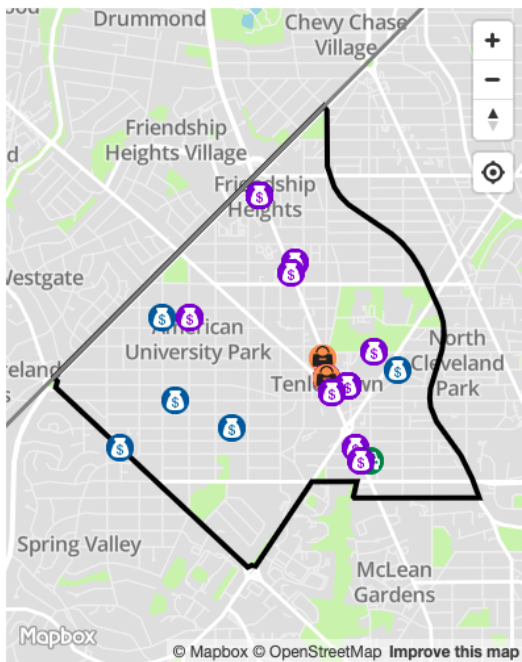

Data reflect the date crimes were reported to MPD and include all crimes reported in PSA 202 as of November 13, 2022. Source <https://dcatlas.dcgis.dc.gov>

PSA 202 Crime Trends:

Crimes reported in September 2022 were 33% lower than the monthly average from Jan 2015 – Sept 2022. Motor Vehicle thefts this year (2.00/month average) are running higher than last year's monthly average (1.50) and higher than the monthly average from Jan 2015 - Sept 2022 (1.81).

Crime Details by Category:

Robbery (2 Total)

- Thursday, October 13, 9:43 PM; 4600 block of Wisconsin Ave, NW; CCN22148883; Two suspects entered the Papa John's, displayed a firearm and demanded money from the register. The investigation is ongoing.
- Monday, October 24, 10:15 AM; 4530 block of Wisconsin Ave, NW; CCN 22154468;

Motor Vehicle Theft (1 Total)

- Wednesday, October 5, 7:30 PM; 4210 block of 39th St, NW; CCN 22144701

Crime Map

- Motor Vehicle Theft
- Theft f/Auto
- Theft/Other
- Robbery

Crimes in PSA 202