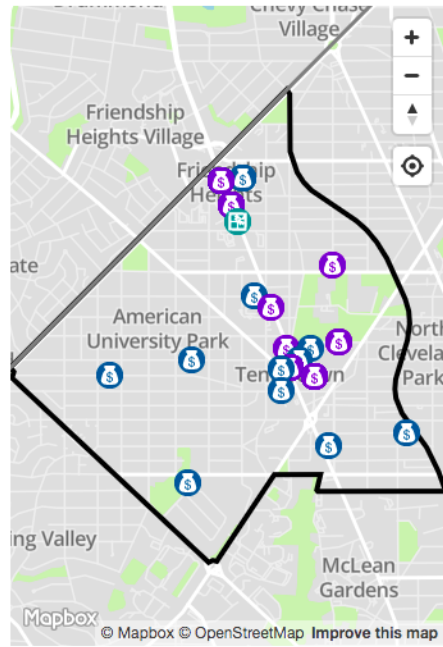

Data reflect the date crimes were reported to MPD and include all crimes reported in PSA 202 as of June 4, 2019. Source: <https://crimecards.dc.gov/>

PSA 202 Crime Trends:

Crimes this month were roughly equivalent to our historic averages with all Violent Crimes lower than average, Burglaries trending higher than average, Thefts from Autos trending lower than average, and Motor Vehicle Thefts trending lower than average.

Crime Details by Category:

Burglary (3 Total)

- Friday, May 10, 8:20 AM: 5300 block of Wisconsin Ave NW. CCN 19080355. An unknown suspect entered the business establishment, hopped over the counter, stole pharmaceuticals and fled. Lookout is for a black male 18-25, last seen wearing black jeans, a black hoodie and black sunglasses. No additional information is available at this time.
- Sunday, May 19, 4:21 AM: 5300 block of Wisconsin Ave NW. CCN 19086037. The suspect entered a commercial location, then attempted to gain entry into another commercial location and in doing so destroyed property. The suspect was average height and build wearing dark clothing and a white t-shirt and white gloves.
- Tuesday, May 28, 11:12 PM: 5200 block of Wisconsin Ave NW. CCN 19092601. Unknown suspect(s) smashed the glass window to the front door of a liquor store, entered the premises and stole property.

Crime Map

Burglary Theft f/Auto Theft/Other

Crimes in PSA 202