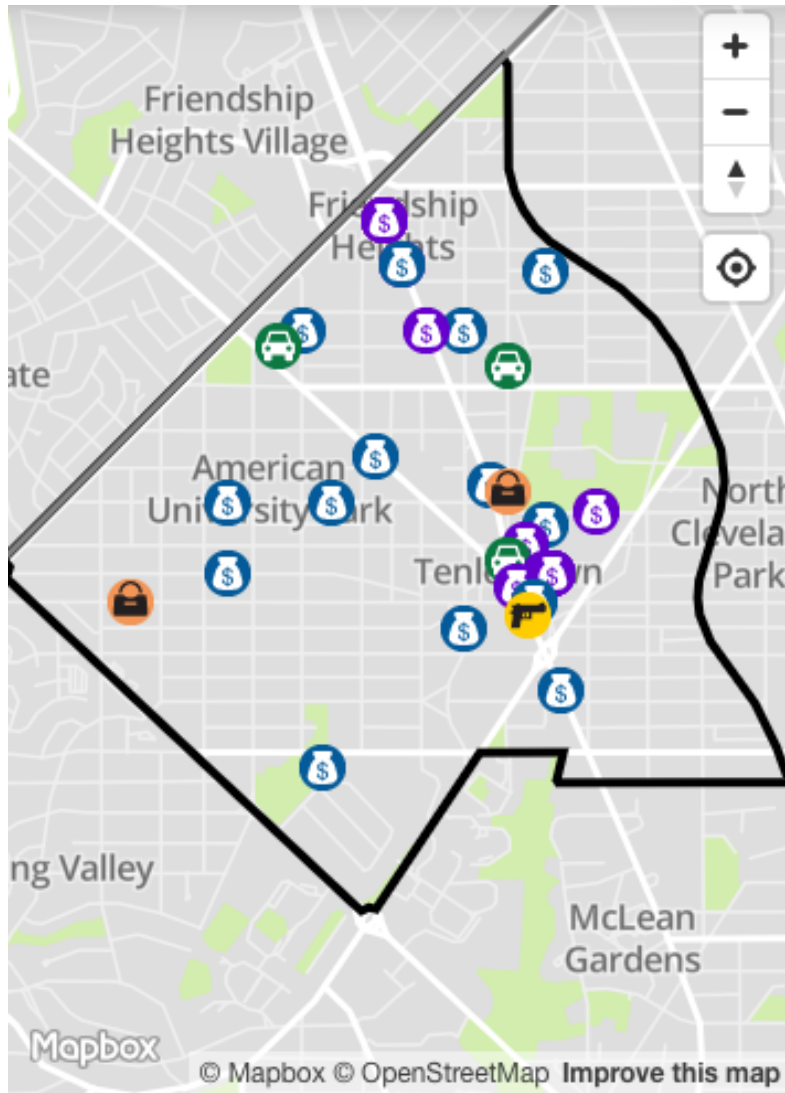

#### Crime Details by Category:

##### Robbery (3 Total)

- Saturday, March 10, 5:25 PM: 4700 block of 41<sup>st</sup> St, NW. CCN 18039412.
- Saturday, March 17, 4:15 PM: 5300 block of Wisconsin Ave, NW. CCN 18043309. The complainant reports that she was riding the elevator down to the parking garage. She recalls being jostled by an individual and that person then bent over as if to pick something up and realized a short time later that property had been removed from her purse.
- Friday, March 23, 10:25 PM: 4800 block of Albemarle St, NW. CCN 18046887.

##### Assault with Dangerous Weapon (1 Total)

- Tuesday, March 27, 4:28 PM: 4400 block of Wisconsin Ave, NW. CCN 18041815. Knife

- 🚗 Motor Vehicle Theft
- 💰 Theft
- 💰 Theft/Other
- 🔫 Assault w/Dangerous Weapon
- 👛 Robbery