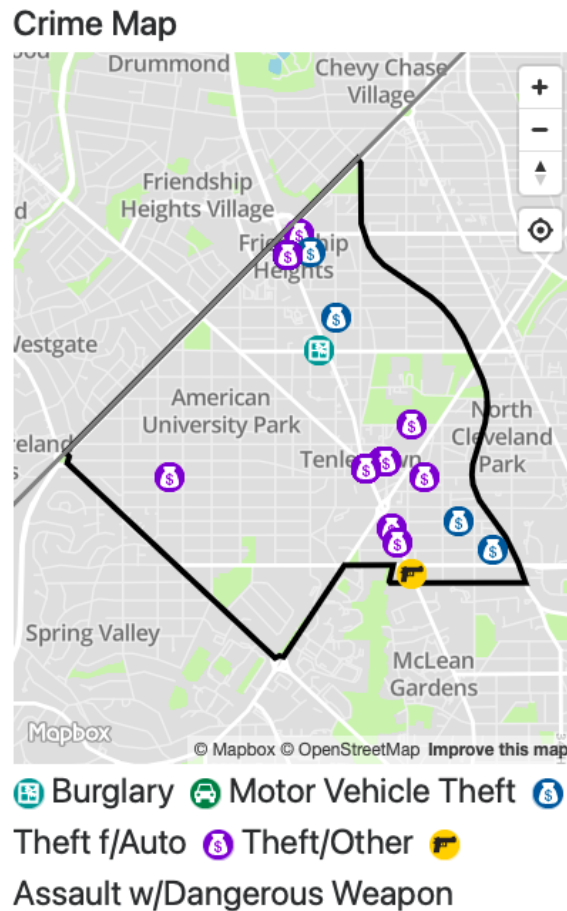

#### Crime Details by Category:

##### Assault with a Dangerous Weapon (1 Total)

- Tuesday, June 7, 3:48 AM; 4100 block of Wisconsin Ave, NW; CCN 22080522. This was a shooting at the McDonalds in which a vehicle pulled up next to another vehicle and shot a female occupant. The MPD does not know if this was road rage or something else and no arrests have been made. initially reported that there was a road rage incident and the suspects followed the victim to McDonalds, and discharged several shots into the victim's car. The victim self-responded to an ER in MD and the victim and two witnesses are not cooperating with MPD. MPD does not believe this was a random incident.

##### Burglary (1 Total)

- Friday, June 10, 5:51 AM; 4216 block of Fessenden St, NW; CCN 22082326. Two suspects used a hammer to break the glass of Coffee Nature. Once inside, they stole cash from the register. They also broke into Bespoke Tailors and Alterations and Sol Mexican Grill. There have been no arrests in this case.

Motor Vehicle Theft (1 Total)

- Saturday, June 25, 5:24 PM; 5300 block of Wisconsin Ave, NW; CCN 22090709. The vehicle was left parked and unattended with the keys inside when it was stolen by an unknown suspect.