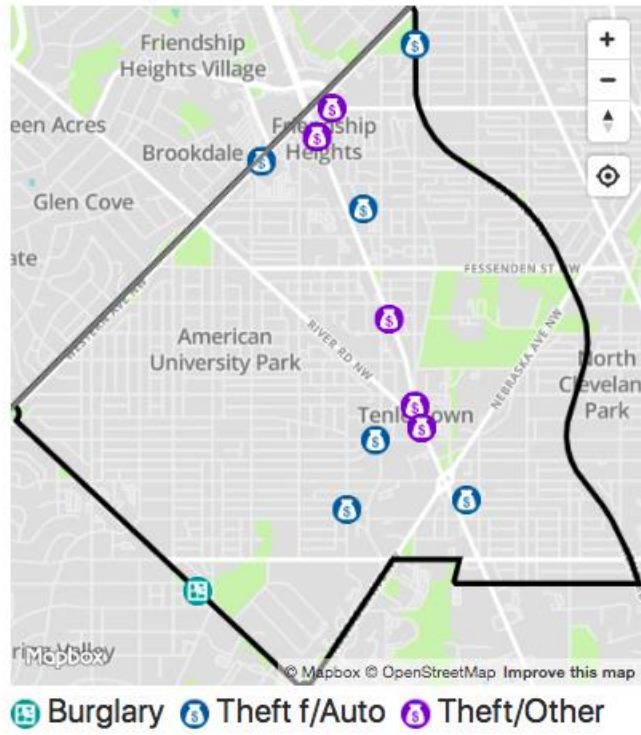

Data reflect the date crimes were reported to MPD and include all crimes reported in PSA 202 as of March 3, 2021. Source <https://dcatlas.dcgis.dc.gov>

PSA 202 Crime Trends:

Total crimes were 67% lower than historical averages.

Crime Details by Category:

Burglary (1 Total)

- Friday, February 6, 9:48 PM; 4600 block of Massachusetts Ave, NW; CCN 21016718. The suspect forcibly entered an establishment at the listed location. The suspect was apprehended by responding officers.

Crime Map

Crimes in PSA 202