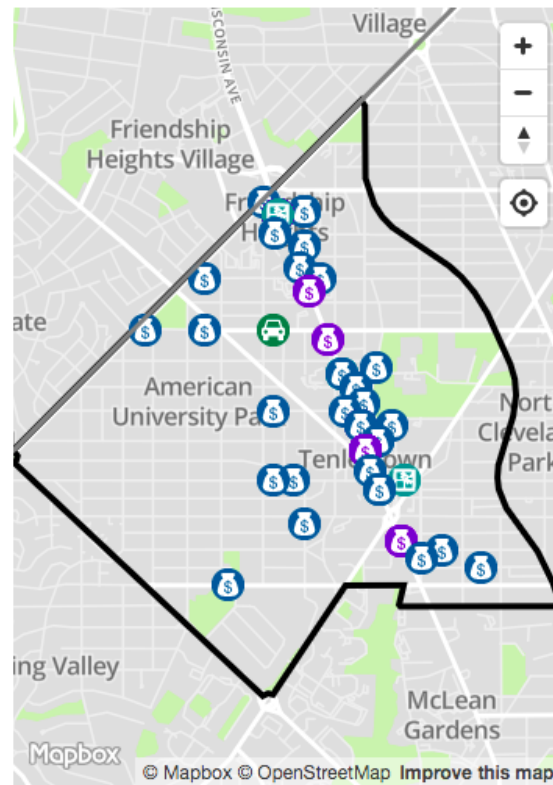

Crime Details by Category:

Burglary (3 Total)

- Sunday, February 3, between 3:26 AM and 8:53 AM: 4800 block of Wisconsin Ave, NW. CCN 19019511. Unknown suspect(s) forced entry into the establishment and once inside stole US currency.
- Friday, February 8, between 12:30 PM and 7:14 PM: 3900 block of Albemarle St, NW. CCN 19022890. The suspect(s) smashed a glass window pane to the rear of the house, entered and stole multiple items.
- Monday, February 18, between 2:30 AM and 8:55 AM: 5300 block of Wisconsin Ave, NW. CCN 19028702. Unknown suspects broke the front glass door of the listed establishment and stole electronics.

Motor Vehicle Theft (1 Total)

- Thursday, February 14: 4300 block of Fessenden St, NW. CCN 19026836. The owner left the car unlocked and the keys inside. The vehicle was later recovered in southeast.

Crime Map