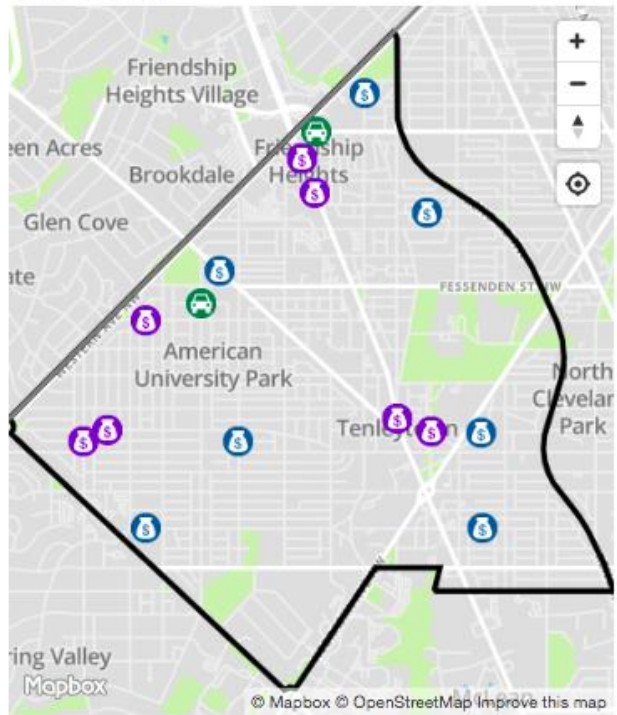

ADVISORY NEIGHBORHOOD COMMISSION 3E

TENLEYTOWN AMERICAN UNIVERSITY PARK FRIENDSHIP HEIGHTS
CHEVY CHASE WAKEFIELD FORT GAINES

c/o Lisner-Louise-Dickson-Hurt Home 5425 Western Avenue, NW Washington, DC 20015
www.anc3e.org

Data reflect the date crimes were reported to MPD and include all crimes reported in PSA 202 as of September 8, 2021. Source <https://dcatlas.dcgis.dc.gov>

PSA 202 Crime Trends:

Property Crimes in August 2021 were significantly lower than August of 2020 and 35% lower than last month. Total Crimes remained low this month and were 43% lower than the average monthly rate last year and 46% lower than the historical monthly average over the past six years.

Crime Details by Category:

Motor Vehicle Theft (2 Total)

- Friday, August 20, 1:50 AM; 4300 block of Military Rd NW; CCN 21117489. An Uber Eats driver left his car running in front of the Embassy Suites. When he returned from delivering the food, his car was gone. It has yet to be located.
- Overnight between Wednesday, August 25, 7:00 PM and Thursday, August 26, 8:00 AM; 4900 block of 46th St NW; CCN 21120875. The victim's vehicle was when stolen by an unknown suspect(s). The keys were left in the vehicle. It has not been located yet.

Crime Map

- Motor Vehicle Theft
- Theft f/Auto
- Theft/Other

Crimes in PSA 202