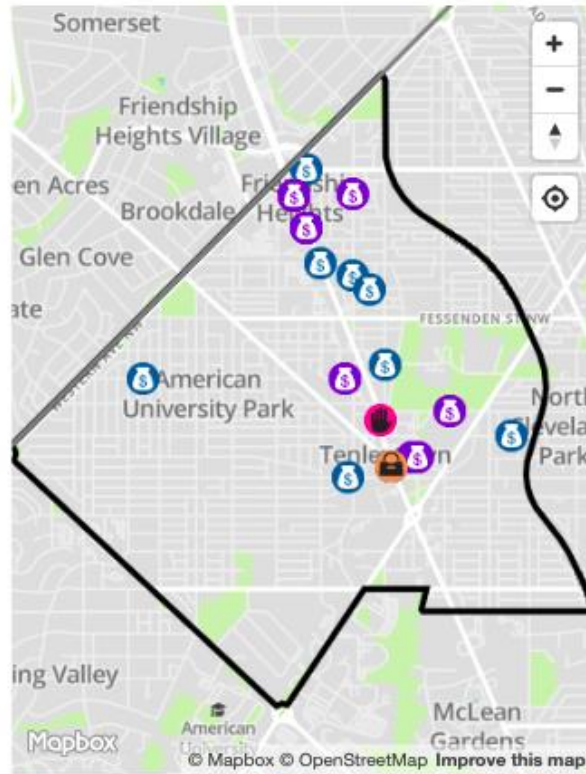

Crime Details by Category:

Sex Abuse (1 Total)

- Saturday, April 2, 3:00 AM; 4600 block of Wisconsin Ave, NW; CCN 22046700. The victim reported being assaulted by someone known to them. There is no risk to the public.

Robbery (1 Total)

- Friday, April 29, 6:46 PM; 4500 block of Wisconsin Ave, NW; CCN 22059732. A suspect entered the Container Store, brandished a knife, and demanded money from the cash register. The suspect exited the store in an unknown direction.

Crime Map

- Ⓢ Theft f/Auto
- Ⓢ Theft/Other
- Robbery
- Sex Abuse

Crimes in PSA 202