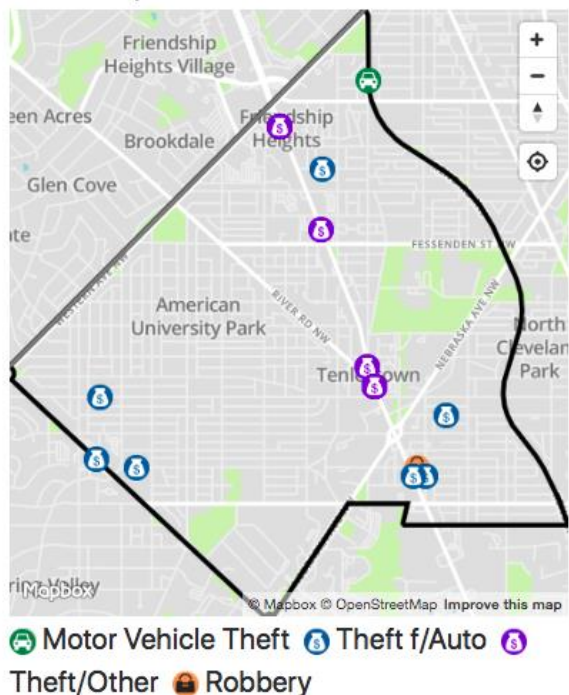

#### Crime Details by Category:

##### Robbery (1 Total)

- Monday, April 26, 11:36 AM; 3900 block of Warren St, NW; CCN 21053008. The suspect approached the victim and demanded her purse. The suspect stated he had a gun but did not display one. The suspect fled with the victim's purse and entered a black vehicle that was driven by a second subject.

##### Motor Vehicle Theft (1 Total)

- Monday, April 26, 1:50 PM; 5400 block of 41st St, NW; CCN 21052875. The vehicle was stolen with the spare key left in the car. The vehicle was recovered on April 28 on Forrester St SW.

### Crime Map