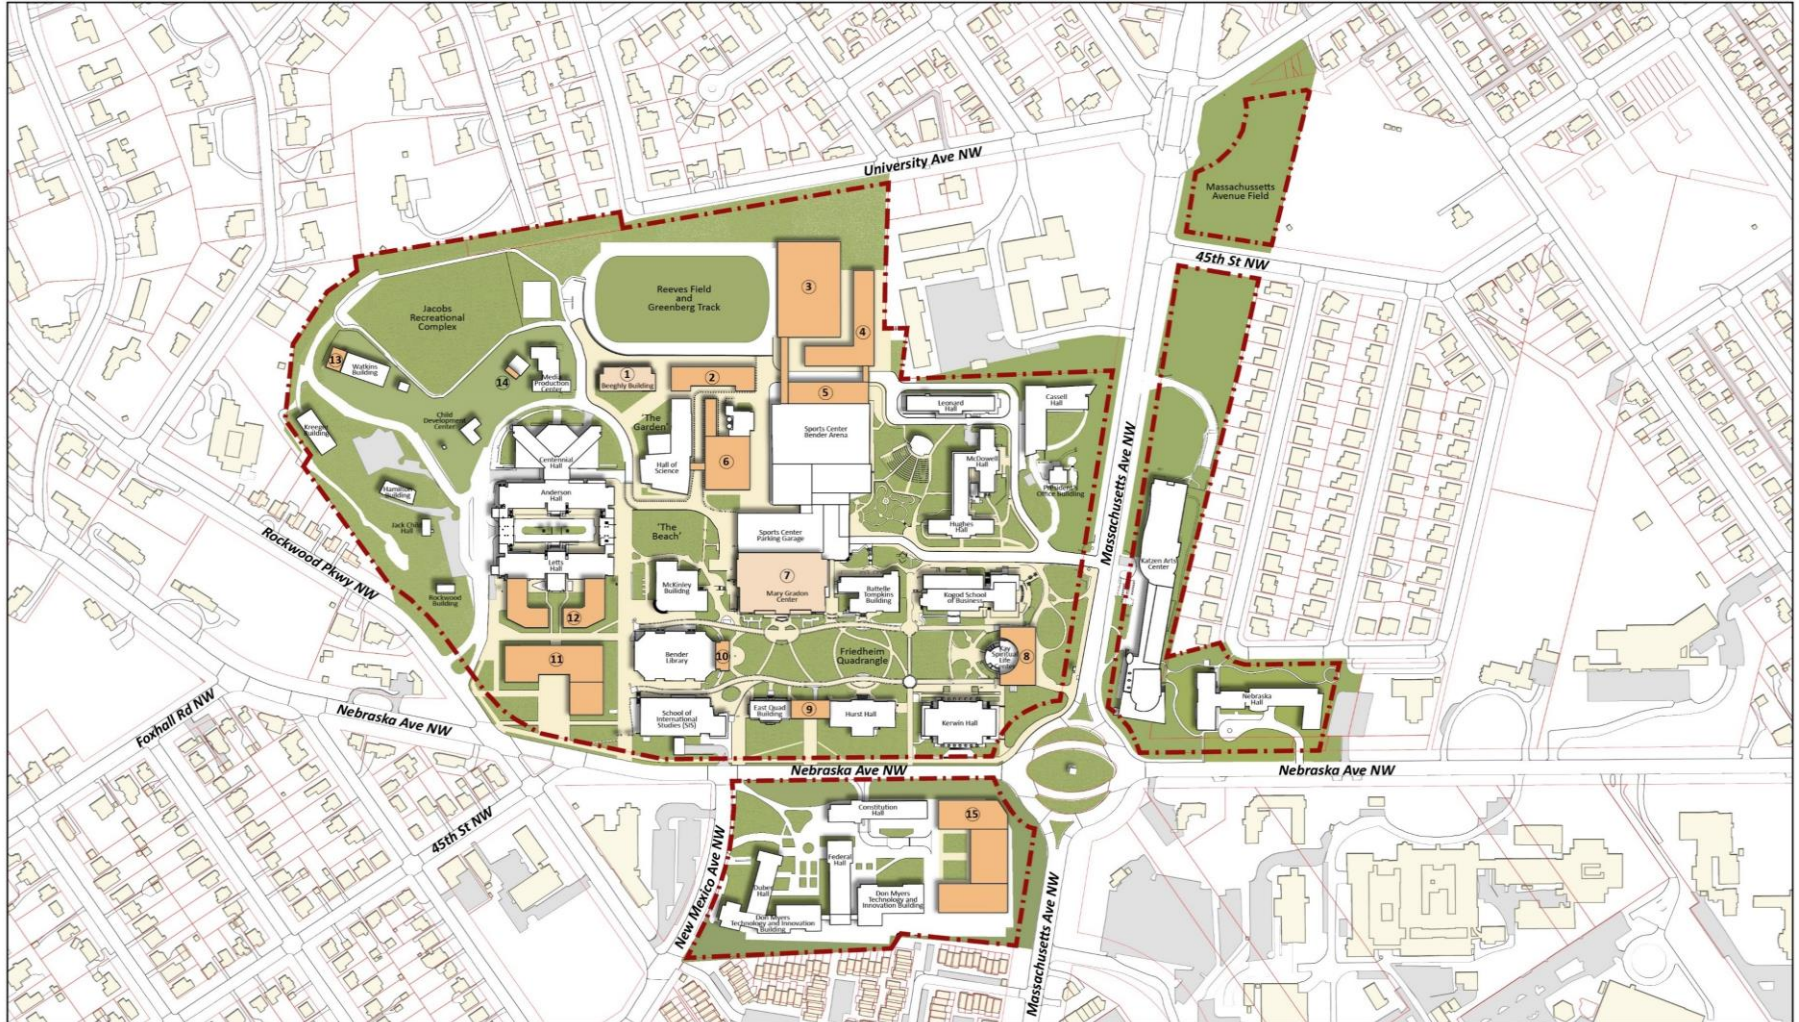

Potential Development Sites