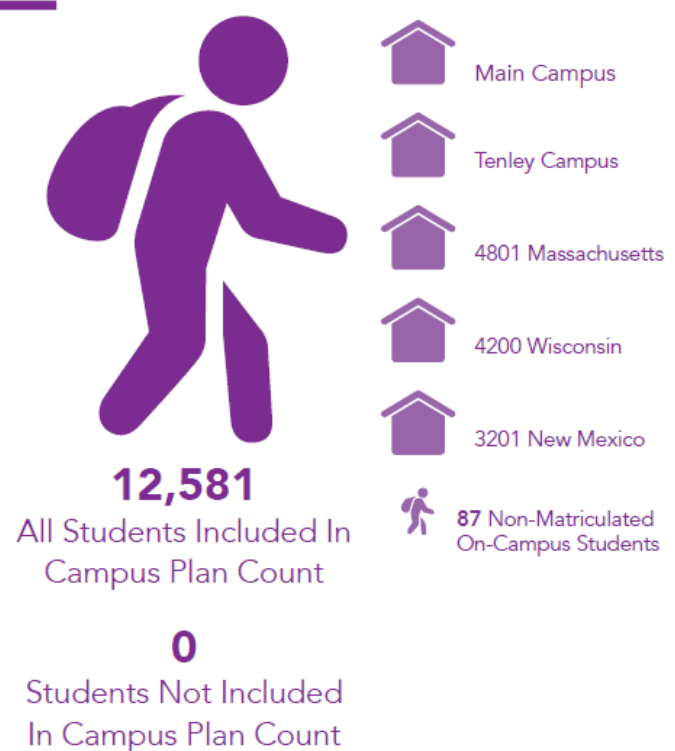

Potential Development Sites

Enrollment: Impact of 2016 Zoning Regulations

AMERICAN UNIVERSITY: FALL 2019 STUDENT POPULATION

2011 Campus Plan Methodology

2021 Campus Plan Methodology (per 2016 Zoning Regulations)

Total = 12,581 Students