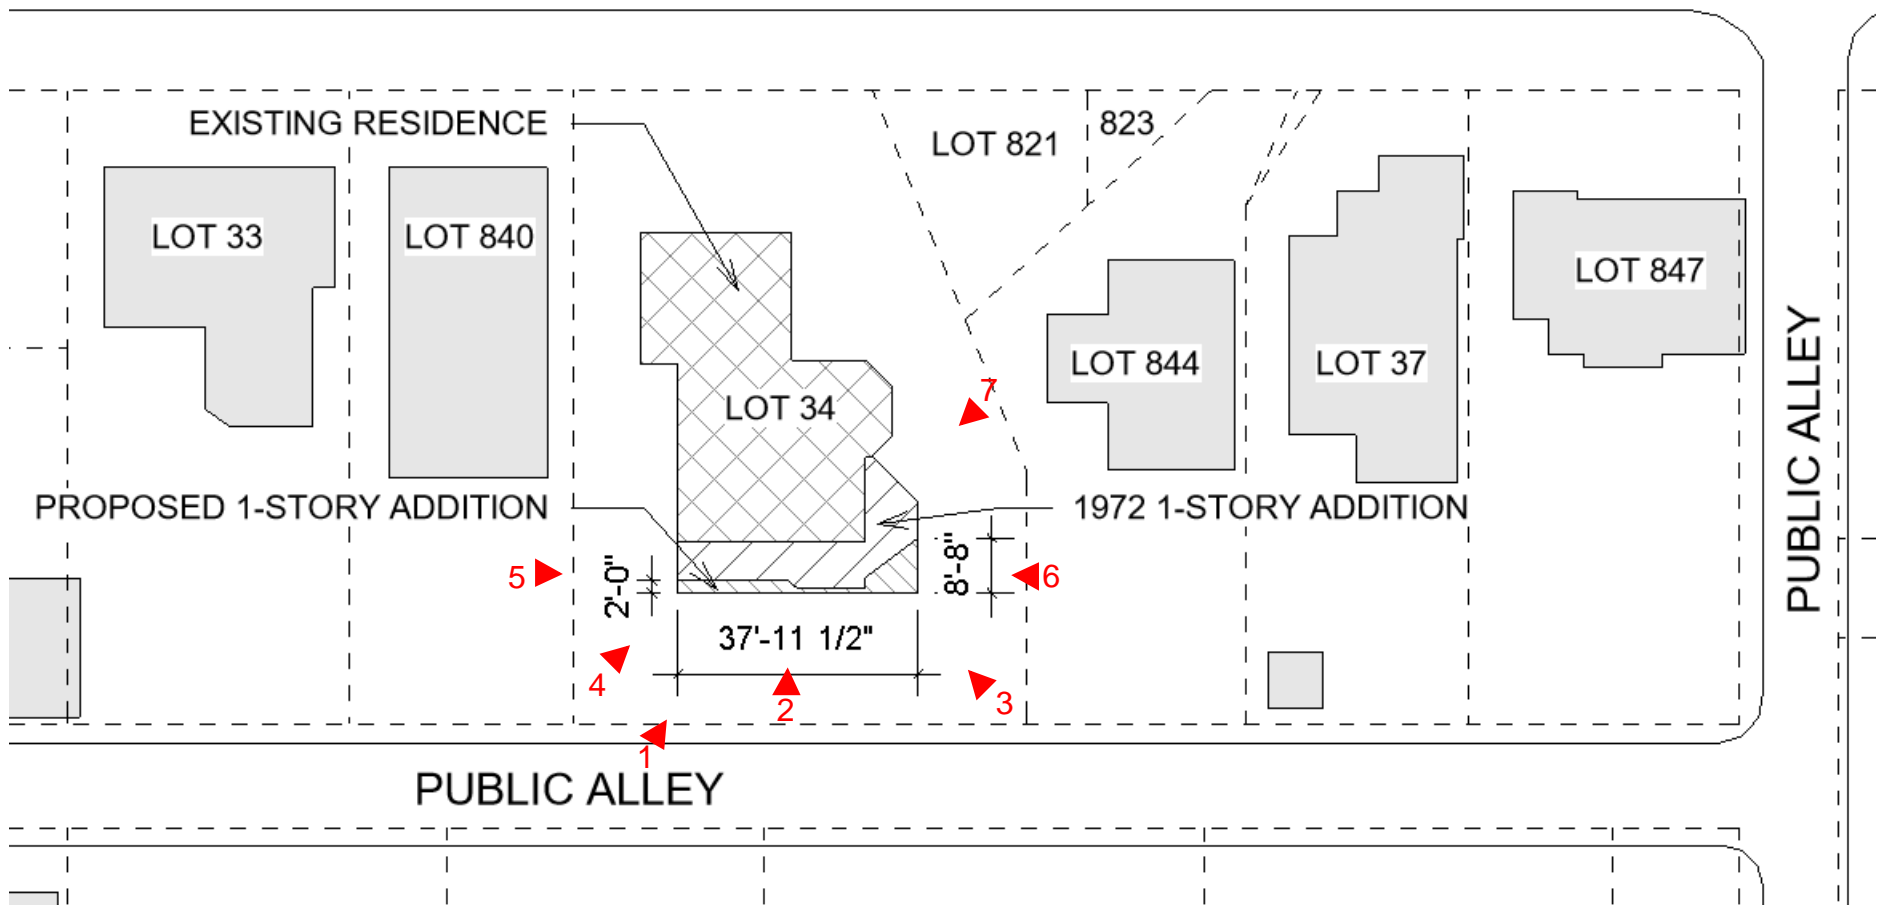

# VERPLANCK PL. NW

## KANEFIELD RESIDENCE

4624 VERPLANCK PL NW, WASHINGTON, D.C. 20016

## KANEFIELD RESIDENCE

4624 VERPLANCK PL NW, WASHINGTON, D.C. 20016

**KANEFIELD RESIDENCE**

4624 VERPLANCK PL NW, WASHINGTON, D.C. 20016