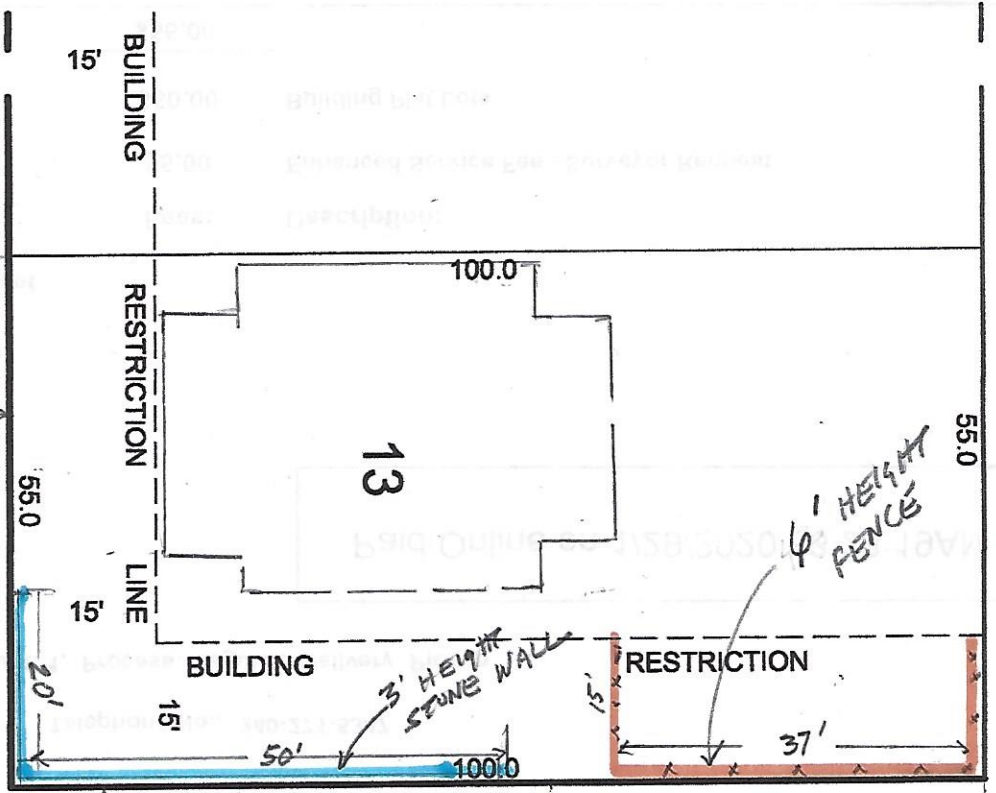

PUBLIC ALLEY

15'

55.0

STREET, N.W.

43rd

ELLICOTT STREET, N.W.

SCALE: 1:20

SR-20-03985(2020)  
\*E-MAIL