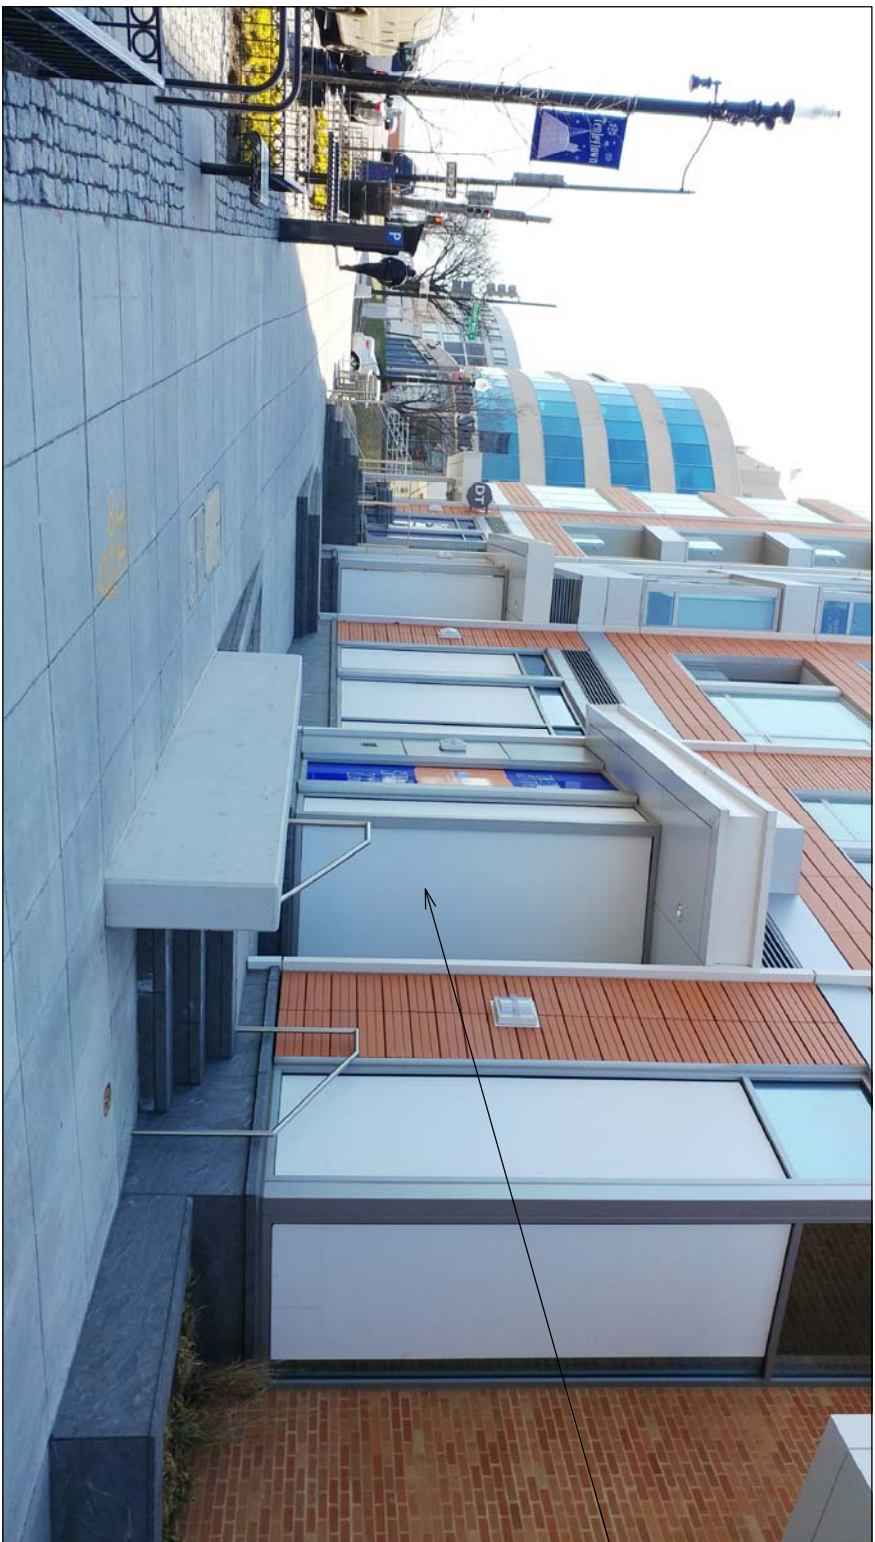

MUNCHEEZ RESTAURANT

WISCONSIN AVE NW NORTH VIEW

MUNCHEEZ RESTAURANT

WISCONSIN AVE NW SOUTH VIEW

RICH MARKUS ARCHITECTS
 2601 P STREET NW 2ND FL
 WASHINGTON DC 20007
 202.333.2733
 www.richmarkusarchitects.com